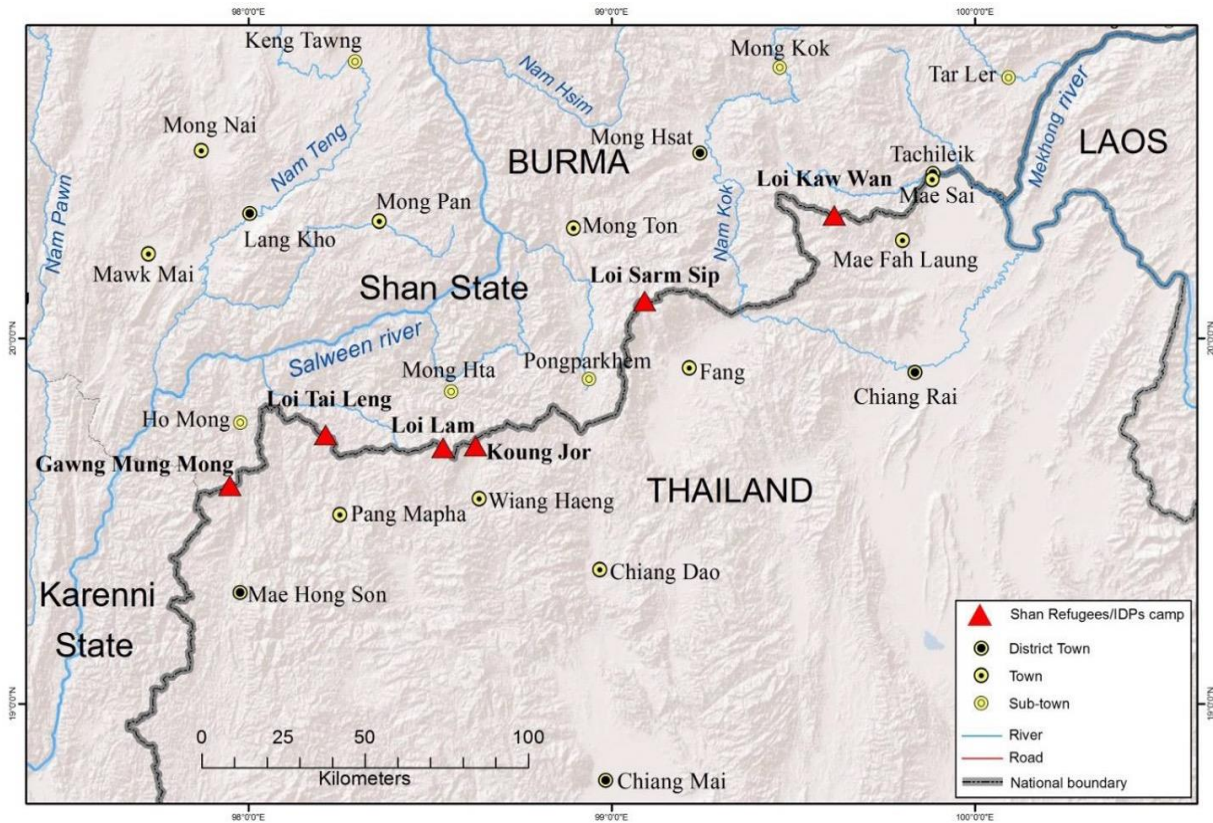

Map showing Shan camps along southern Shan State-Thai border

Shan State Refugee Committee (Thai Border) is comprised of camp committee members from all five IDP camps and one refugee camp on the southern Shan State-Thai border.

Contact

- Sai Leng   +66 86-188-9827   (Shan, English, Burmese)
- Sai Peng   +66 88-776-7107   (Shan)
- Nang Horm   +66 61-545-0655   (Shan, Thai)